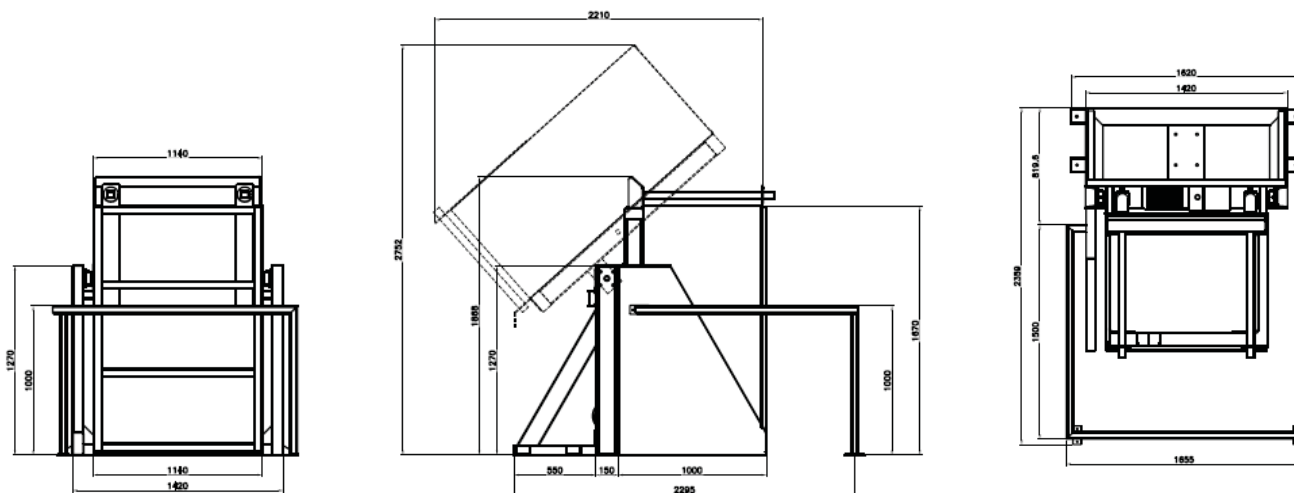

# SPECIFICATION

| MODEL                       | Matri     | US                                     | TROLLEY TIPPER |
|-----------------------------|-----------|----------------------------------------|----------------|
| <b>Capacity :</b>           |           |                                        |                |
| Maximum Capacity            | kg.       | lbs.                                   | 1500 (3306.9)  |
| <b>Overall Dimensions :</b> |           |                                        |                |
| Machine Width               | mm.       | inch.                                  | 2359 (92.87)   |
| Machine Depth               | mm.       | inch.                                  | 1620 (63.77)   |
| Machine Height              | mm.       | inch.                                  | 2752 (108.34)  |
| <b>Drive System :</b>       |           |                                        |                |
| Hydraulic Pump Motor        | kW        | HP                                     | 2.2 (3)        |
| <b>Power System :</b>       |           |                                        |                |
| Voltage                     | V/ Ph/ Hz | 220 / 380 /415 V / 50 Hz / 3 Ph        |                |
|                             |           | 208 – 220 / 440 / 460 V / 60 Hz / 3 Ph |                |